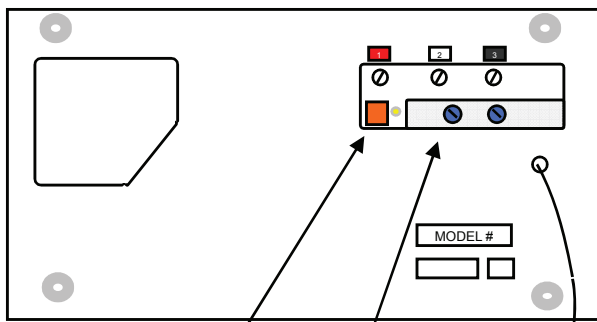

# BUILT IN RECEIVER CODE BUTTON LOCATIONS

**OVERHEAD DOOR** Models 455,550,555,556,656

**SET CODE BUTTON**

**ANTENNAE**

**OVERHEAD DOOR** TYPICAL CodeDodger

**LEARN CODE BUTTON**

**ANTENNAE**

**LiftMaster SECURITY+** 1200 SERIES 390 freq

**SET LIMIT**  
**SMART BUTTON**

**GRAY ANTENNAE WIRE**

**LiftMaster** 3500 SERIES 315 freq

**SET LIMIT**  
**SMART BUTTON**

**PURPLE ANTENNAE WIRE**