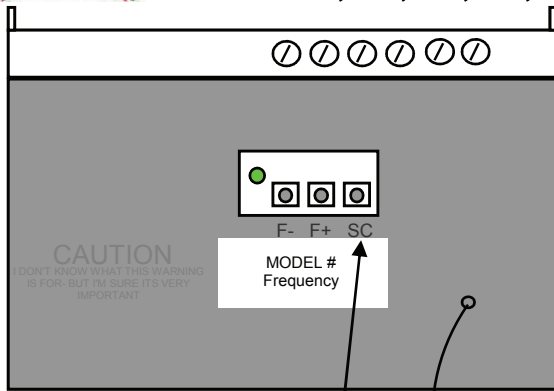

# BUILT IN RECEIVER CODE BUTTON LOCATIONS

**OVERHEAD DOOR** Models 455,550,555,556,656

**SET CODE BUTTON**

**ANTENNAE**

**OVERHEAD DOOR** TYPICAL CodeDodger

**LEARN CODE BUTTON**

**ANTENNAE**

**LiftMaster SECURITY+** 1200 SERIES 390 freq

**SET LIMIT**  
**SMART BUTTON**

**GRAY ANTENNAE WIRE**

**LiftMaster** 3500 SERIES 315 freq

**SET LIMIT**  
**SMART BUTTON**

**PURPLE ANTENNAE WIRE**