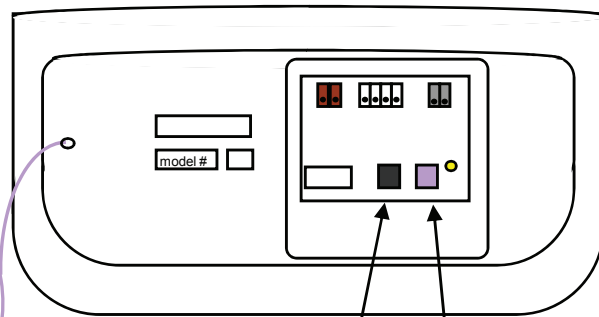

# BUILT IN RECEIVER CODE BUTTON LOCATIONS

**OVERHEAD DOOR** Models 455,550,555,556,656

**SET CODE BUTTON**

**ANTENNAE**

**OVERHEAD DOOR** TYPICAL CodeDodger

**LEARN CODE BUTTON**

**ANTENNAE**

**LiftMaster SECURITY+** 1200 SERIES 390 freq

**SET LIMIT**  
**SMART BUTTON**

**GRAY ANTENNAE WIRE**

**LiftMaster** 3500 SERIES 315 freq

**SET LIMIT**  
**SMART BUTTON**

**PURPLE ANTENNAE WIRE**