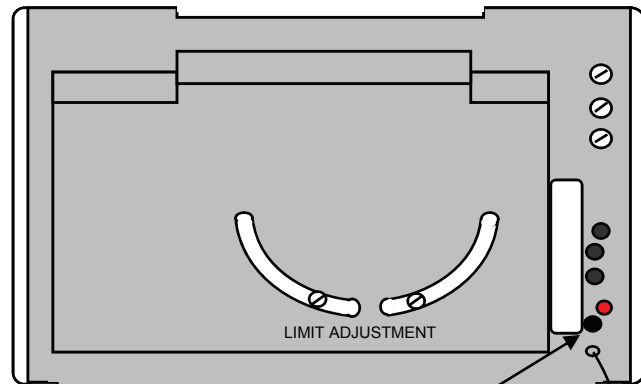

# BUILT IN RECEIVER CODE BUTTON LOCATIONS

**OVERHEAD DOOR** Models 455,550,555,556,656

**SET CODE BUTTON**

**ANTENNAE**

**OVERHEAD DOOR** TYPICAL CodeDodger

**LEARN CODE BUTTON**

**ANTENNAE**

**LiftMaster SECURITY+** 1200 SERIES 390 freq

**SET LIMIT**  
**SMART BUTTON**

**GRAY ANTENNAE WIRE**

**LiftMaster** 3500 SERIES 315 freq

**SET LIMIT**  
**SMART BUTTON**

**PURPLE ANTENNAE WIRE**